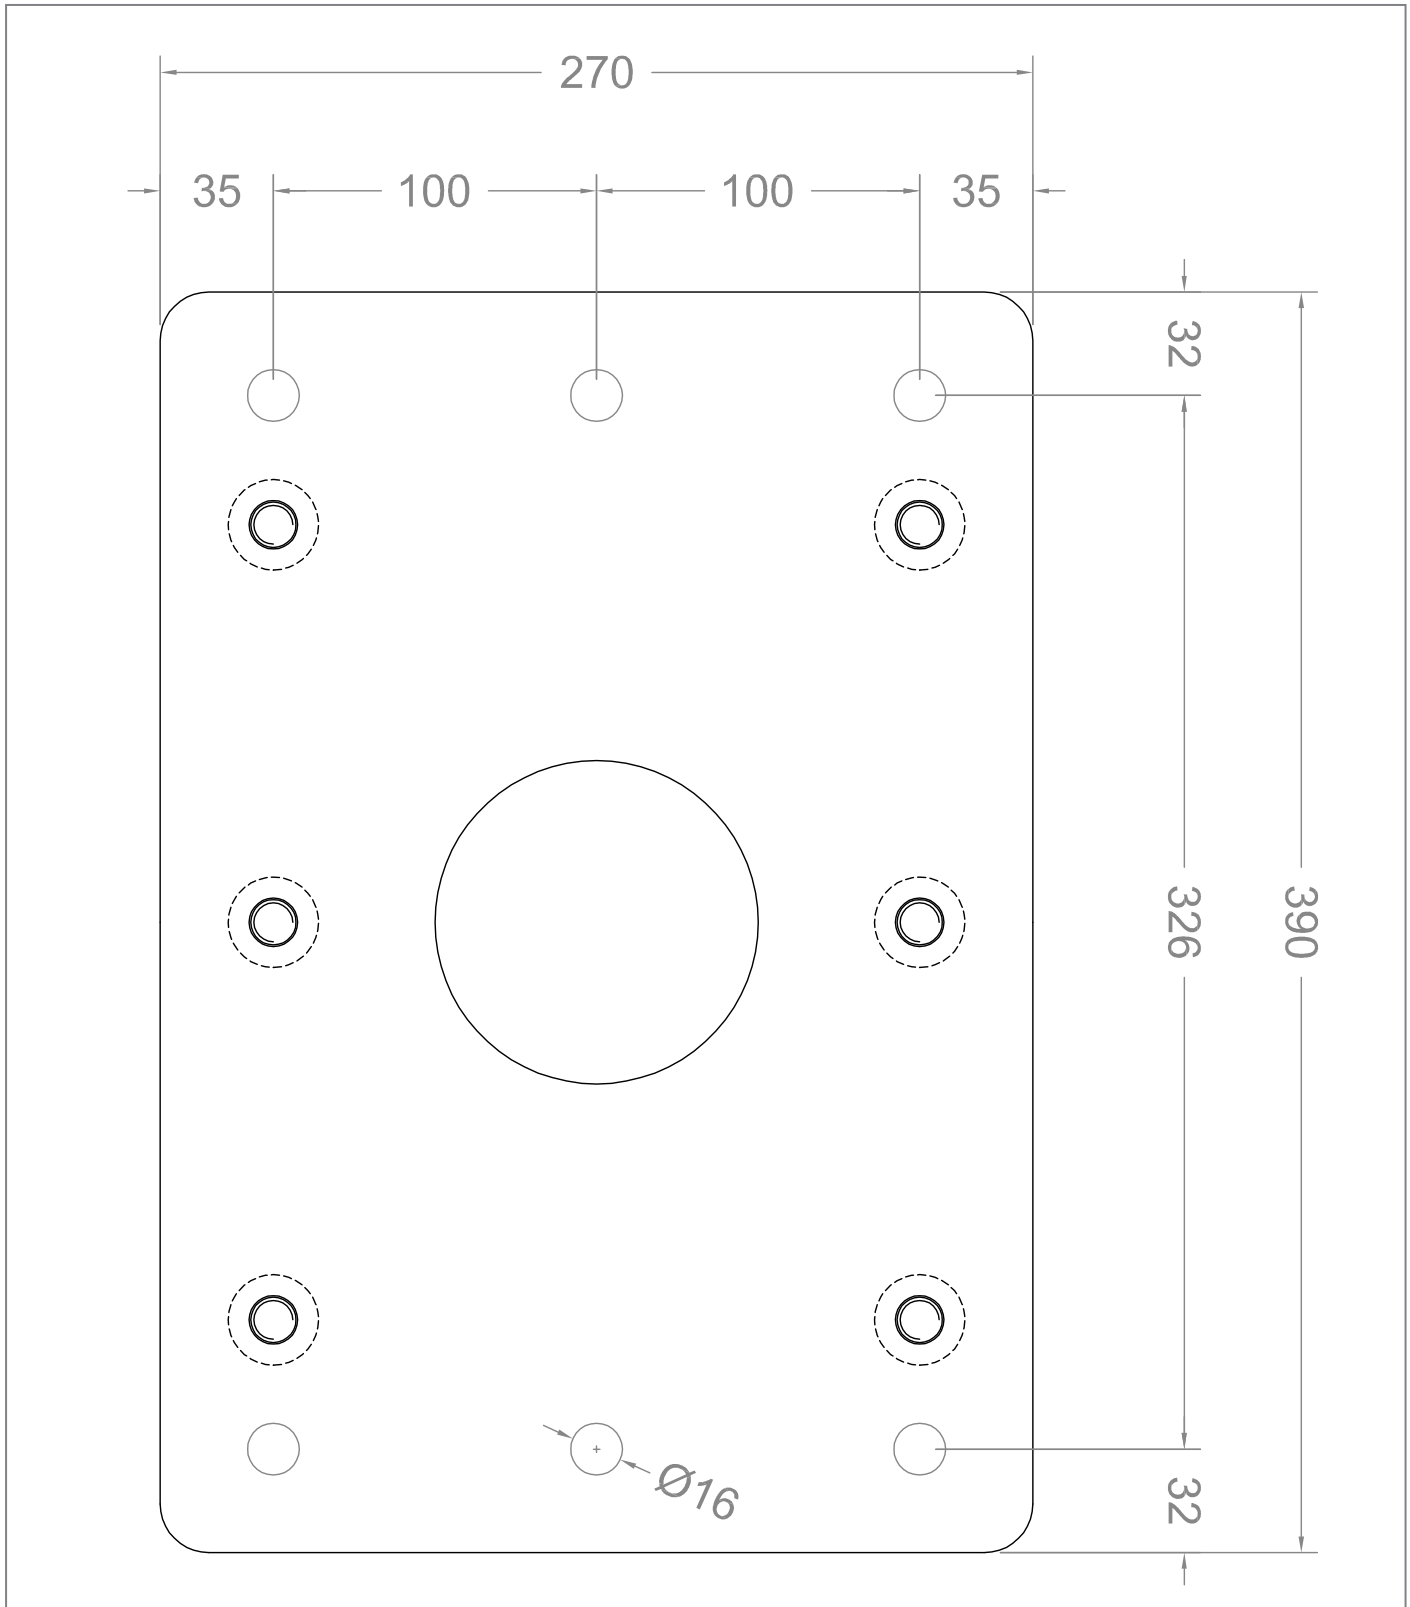

ScreenOut® LG 55XE4F

Outdoor totem for LG 55XE4F

Item no.: 5877

* Attention! The foundation plan must be requested by the customer from a structural engineering office and adapted to the local conditions.
In case of a free installation, please inform yourself about the prevailing wind loads on site.

Technical changes reserved. | ScreenOut® is a registered trademark of HAGOR Products GmbH.