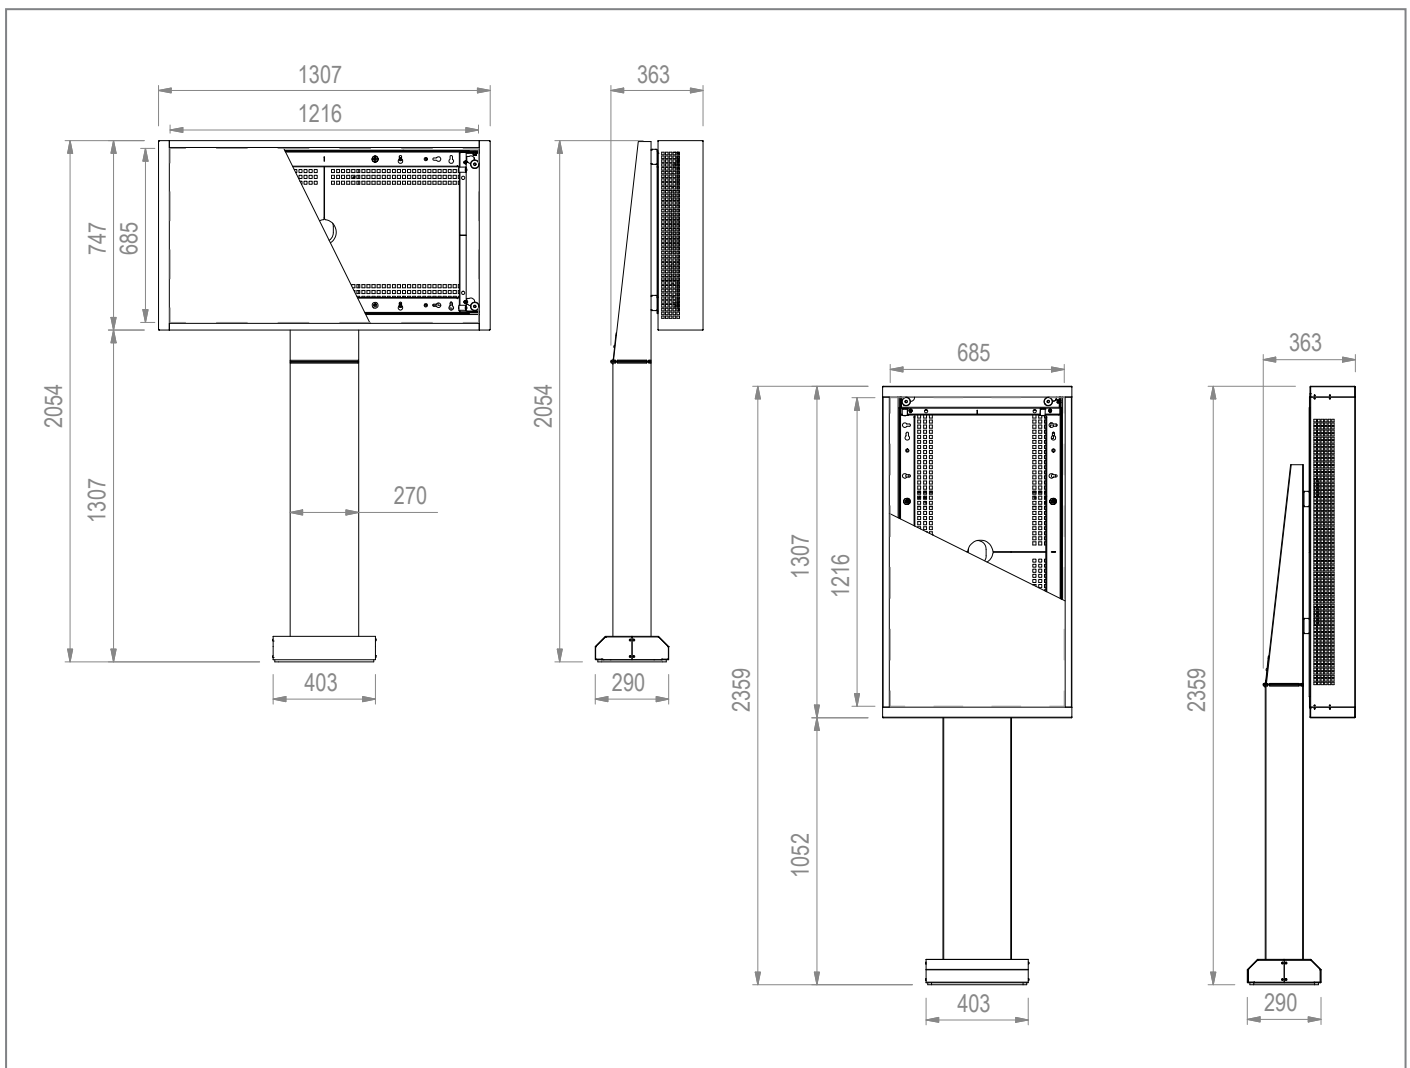

ScreenOut® LG 55XE4F Outdoor totem for LG 55XE4F

Item no.: 5877

- Outdoor totem with highly weather proof and corrosion resistant plastic powder coating
- Designed for the LG 55XE4F screen
- Portrait or landscape format possible
- Matching screen mount for LG 55XE4F display
- Ambient temperature range from -30° C to +50° C (Display)
- ±3° levelling possible if necessary
- Concealed cable routing, one cable outlet located in the base for maximum security
- Standard version designed for permanent installation by using a foundation*. Hagor provides a dimensioned drawing of the required hole pattern
- Highly weather proof and corrosion resistant plastic powder coating
- Colour: black (RAL 9005)

* Attention! The foundation plan must be requested by the customer from a structural engineering office and adapted to the local conditions.
In case of a free installation, please inform yourself about the prevailing wind loads on site.

Technical changes reserved. | ScreenOut® is a registered trademark of HAGOR Products GmbH.