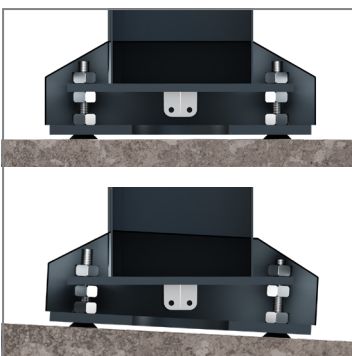

Levelling $\pm 3^\circ$ possible if necessary